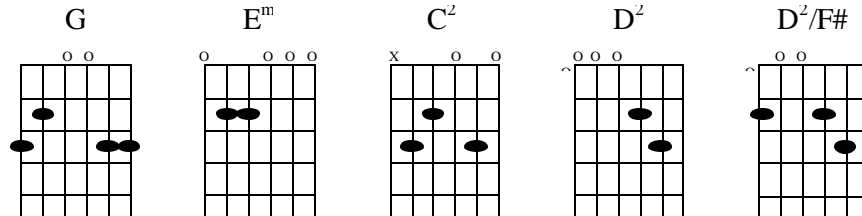

Let the World See

CARL CARTEE

CHORUS:

G
Let the world see a light on a hill
Em
Let the world see Your purpose fulfilled
C²
Let the world see Your glory
D² G
Let the world see Your love in our hearts

VERSE 1:

Em D²/F# G
Lord You so loved the world
C G D²
You gave Your only Son
Em D²/F# G
So now I give my all
C²
Let Your will be done
D²/F#
Let Your will be done

VERSE 2:

Em D²/F# G

We have been called to go

C² G D²

Tell of the risen One

Em D²/F# G

The harvest time is here

C²

Let Your kingdom come

D²/F#

Let Your kingdom come

BRIDGE: